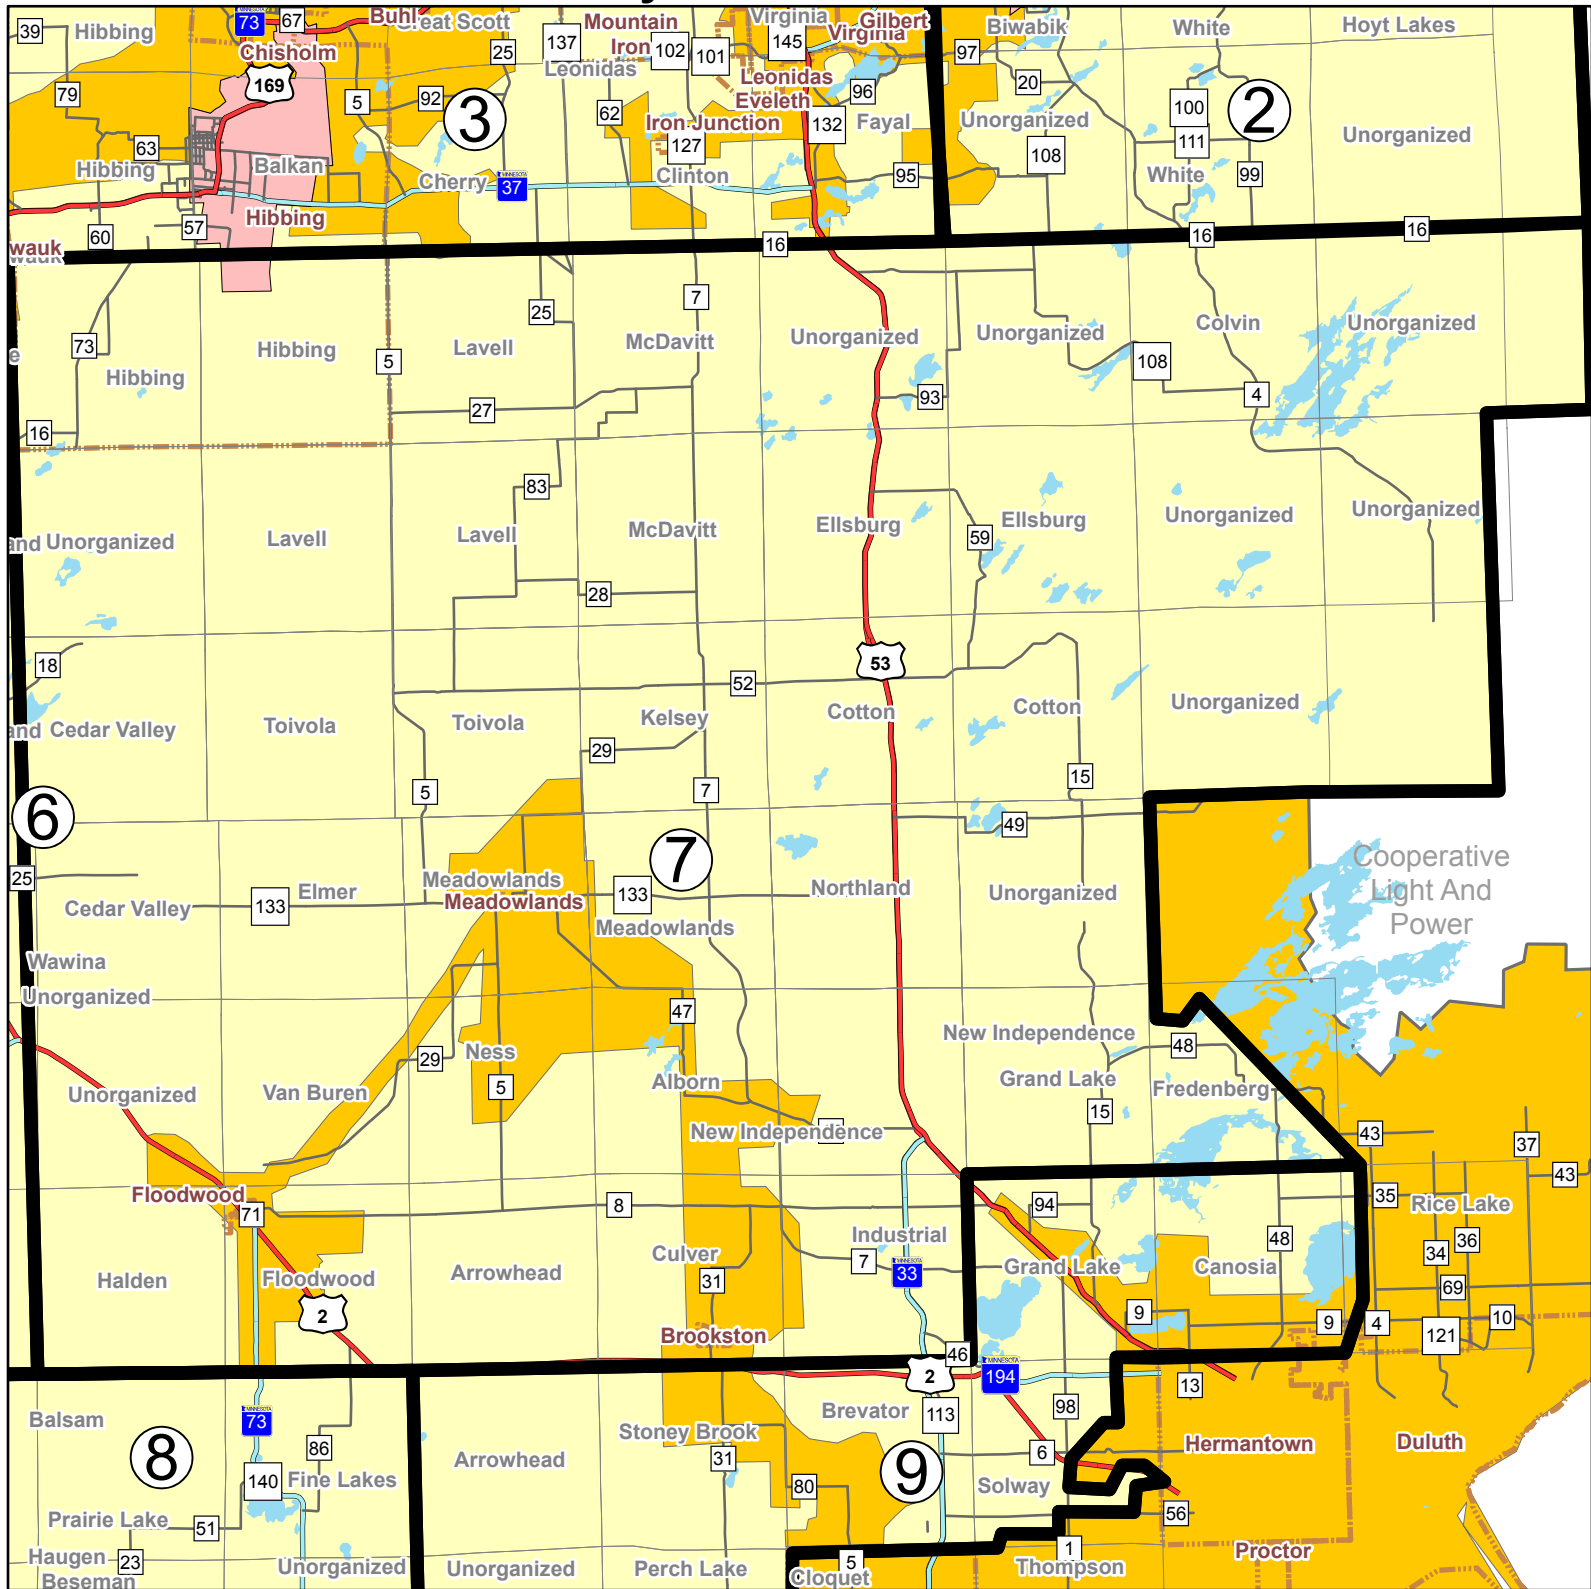

# Lake Country Power Director District 5

- Minnesota Power
- Municipal
- Ottertail Power
- Lake Country Power Director Districts
- Great River Energy Cooperatives

# Lake Country Power Director District 6

- Minnesota Power
- Municipal
- Ottertail Power
- Lake Country Power Director Districts
- Great River Energy Cooperatives

  
**Lake Country Power**  
 A Touchstone Energy® Cooperative   

# Lake Country Power Director District 7

- Minnesota Power
- Municipal
- Ottertail Power
- Lake Country Power Director Districts
- Great River Energy Cooperatives

  
 A Touchstone Energy® Cooperative   

# Lake Country Power Director District 8

- Minnesota Power
- Municipal
- Ottertail Power
- Lake Country Power Director Districts
- Great River Energy Cooperatives

Lake Country Power  
A Touchstone Energy Cooperative