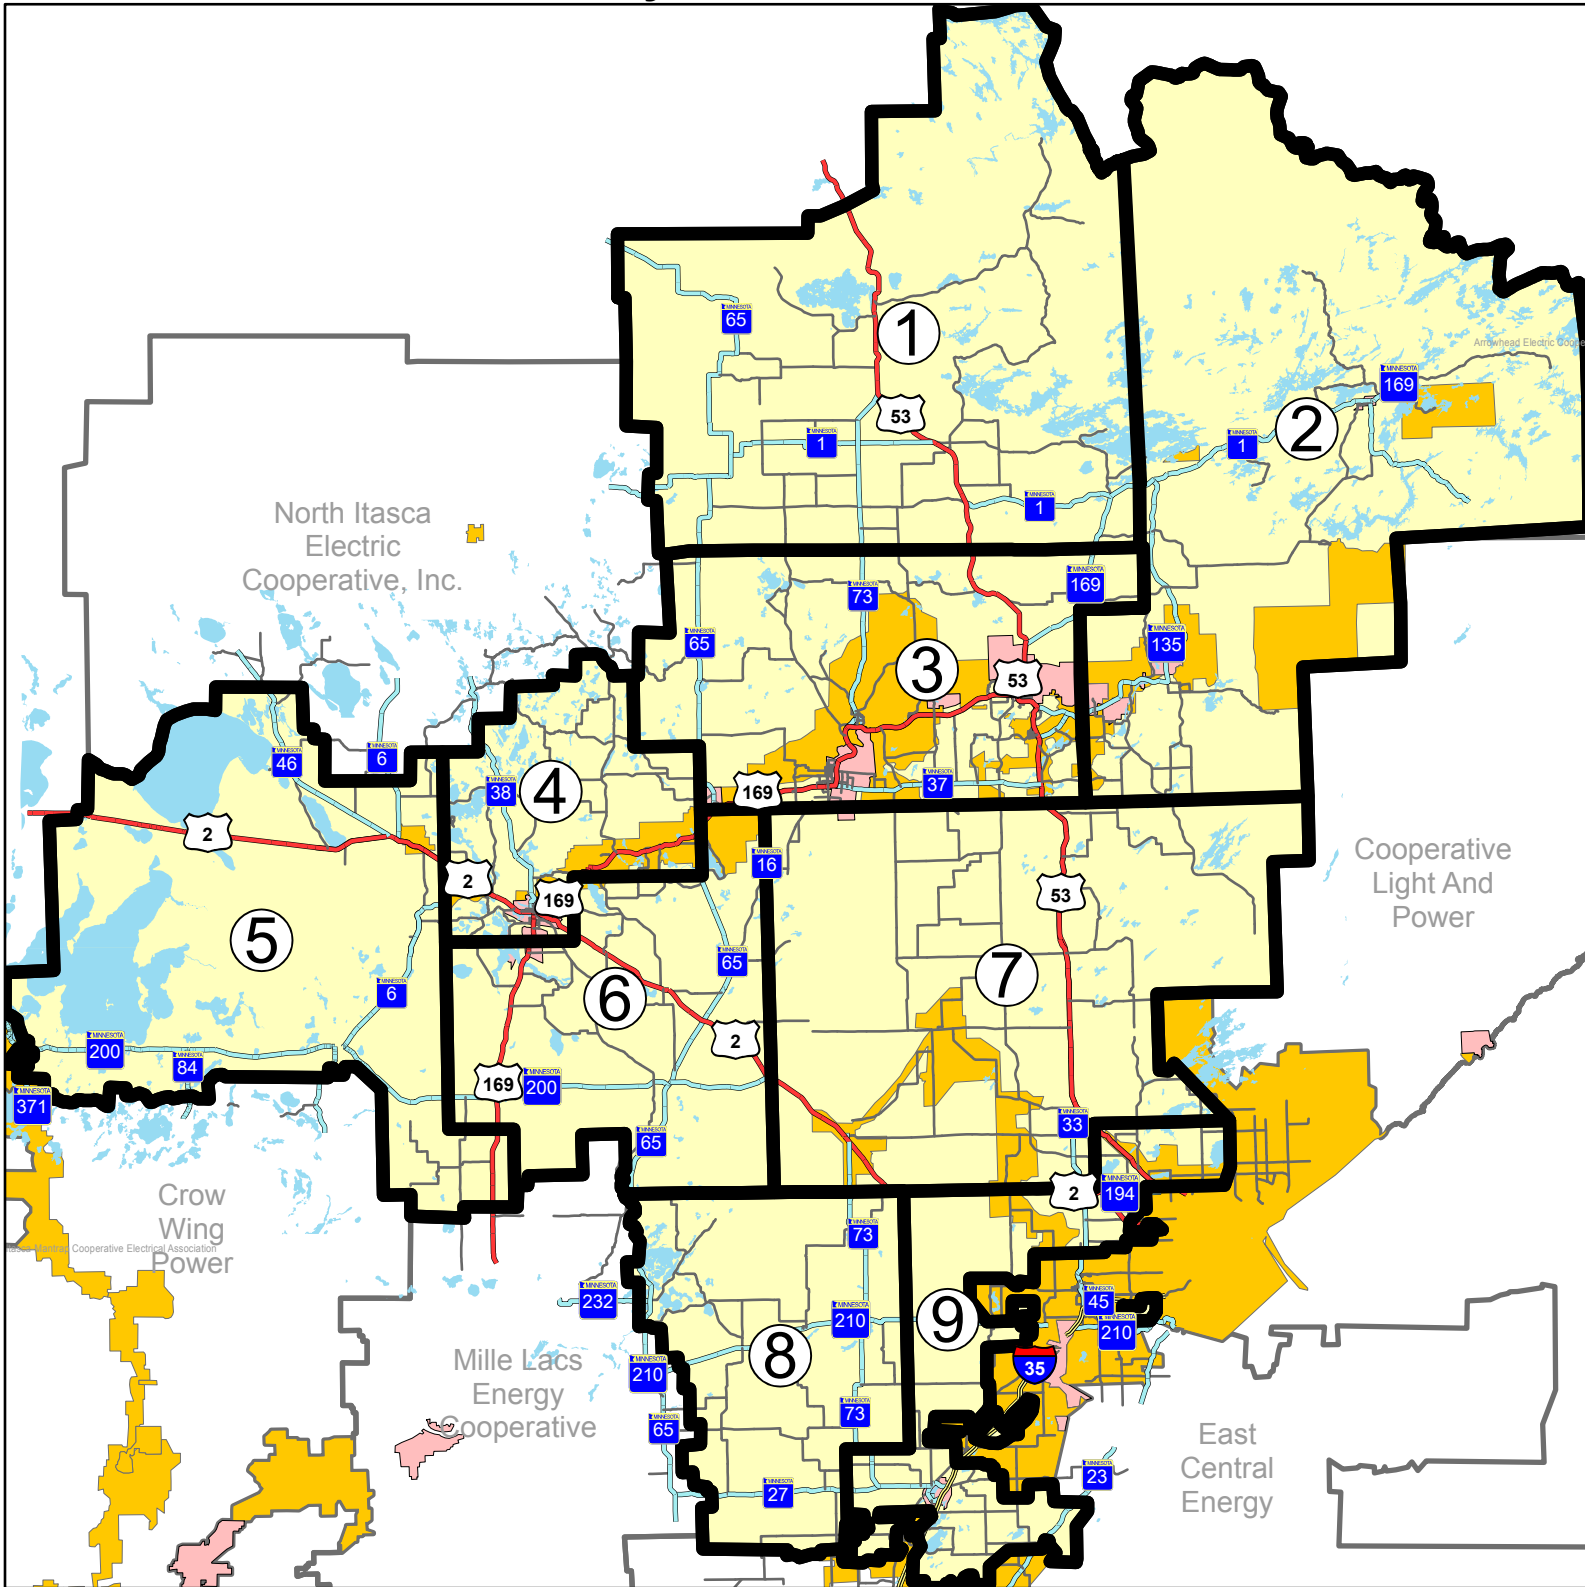

# Lake Country Power Director Districts

- Minnesota Power
- Municipal
- Ottertail Power
- Lake Country Power Director Districts
- Great River Energy Cooperatives

  
 Lake Country Power  
 A Touchstone Energy® Cooperative   

# Lake Country Power Director District 1

- Minnesota Power
- Municipal
- Ottertail Power
- Lake Country Power Director Districts
- Great River Energy Cooperatives

**Lake Country Power**  
 A Touchstone Energy<sup>®</sup> Cooperative

# Lake Country Power Director District 2

- Minnesota Power
- Municipal
- Ottertail Power
- Lake Country Power Director Districts
- Great River Energy Cooperatives

  
 A Touchstone Energy® Cooperative   

# Lake Country Power Director District 3

-  Minnesota Power
-  Municipal
-  Ottertail Power
-  Lake Country Power Director Districts
-  Great River Energy Cooperatives