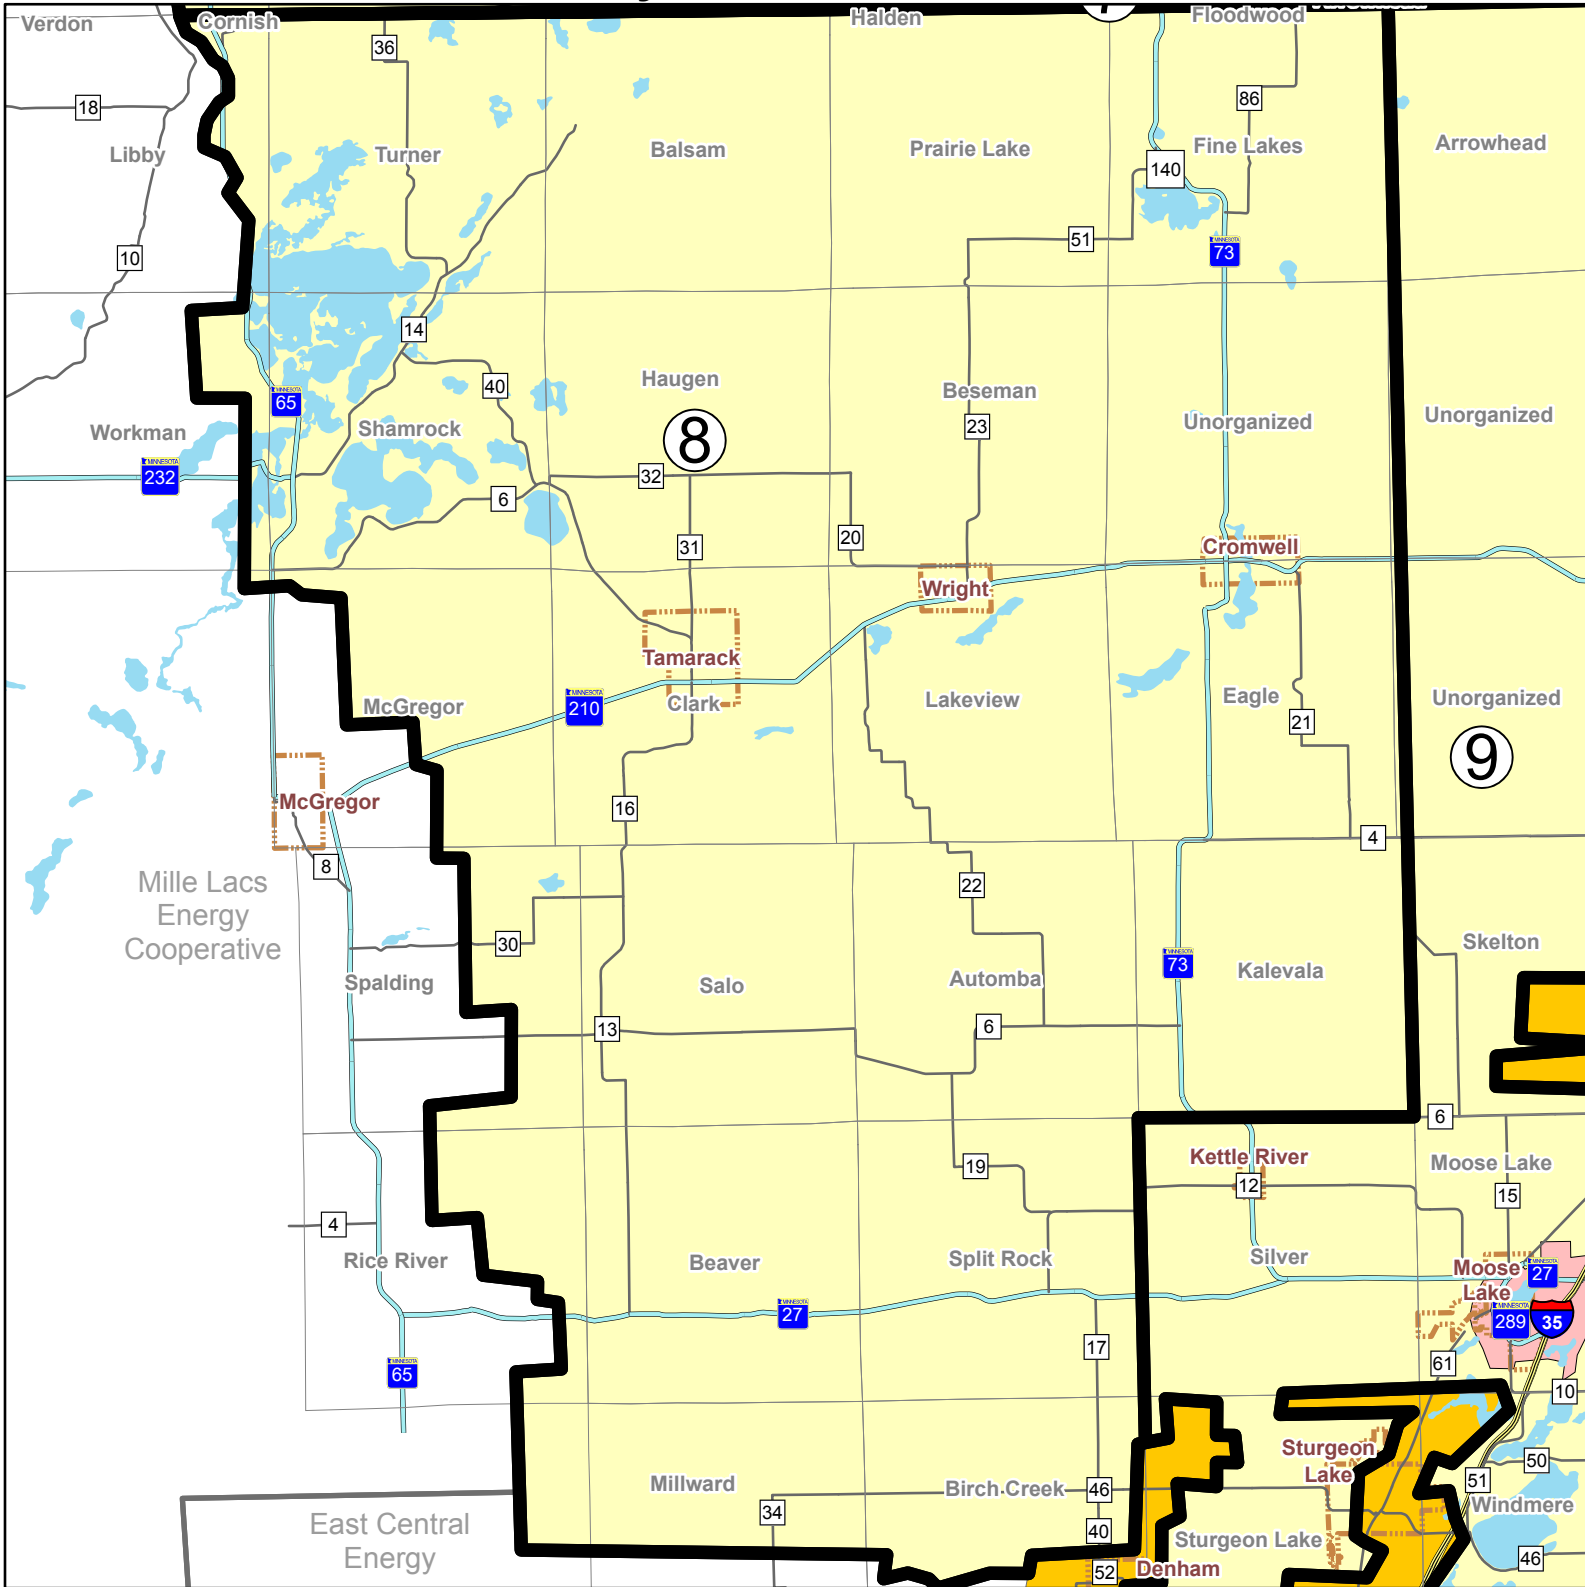

# Lake Country Power Director District 5

- Minnesota Power
- Municipal
- Ottertail Power
- Lake Country Power Director Districts
- Great River Energy Cooperatives

# Lake Country Power Director District 6

- Minnesota Power
- Municipal
- Ottertail Power
- Lake Country Power Director Districts
- Great River Energy Cooperatives

  
**Lake Country Power**  
 A Touchstone Energy® Cooperative   

# Lake Country Power Director District 7

- Minnesota Power
- Municipal
- Ottertail Power
- Lake Country Power Director Districts
- Great River Energy Cooperatives

  
 A Touchstone Energy® Cooperative   

# Lake Country Power Director District 8

- Minnesota Power
- Municipal
- Ottertail Power
- Lake Country Power Director Districts
- Great River Energy Cooperatives

Lake Country Power  
A Touchstone Energy Cooperative