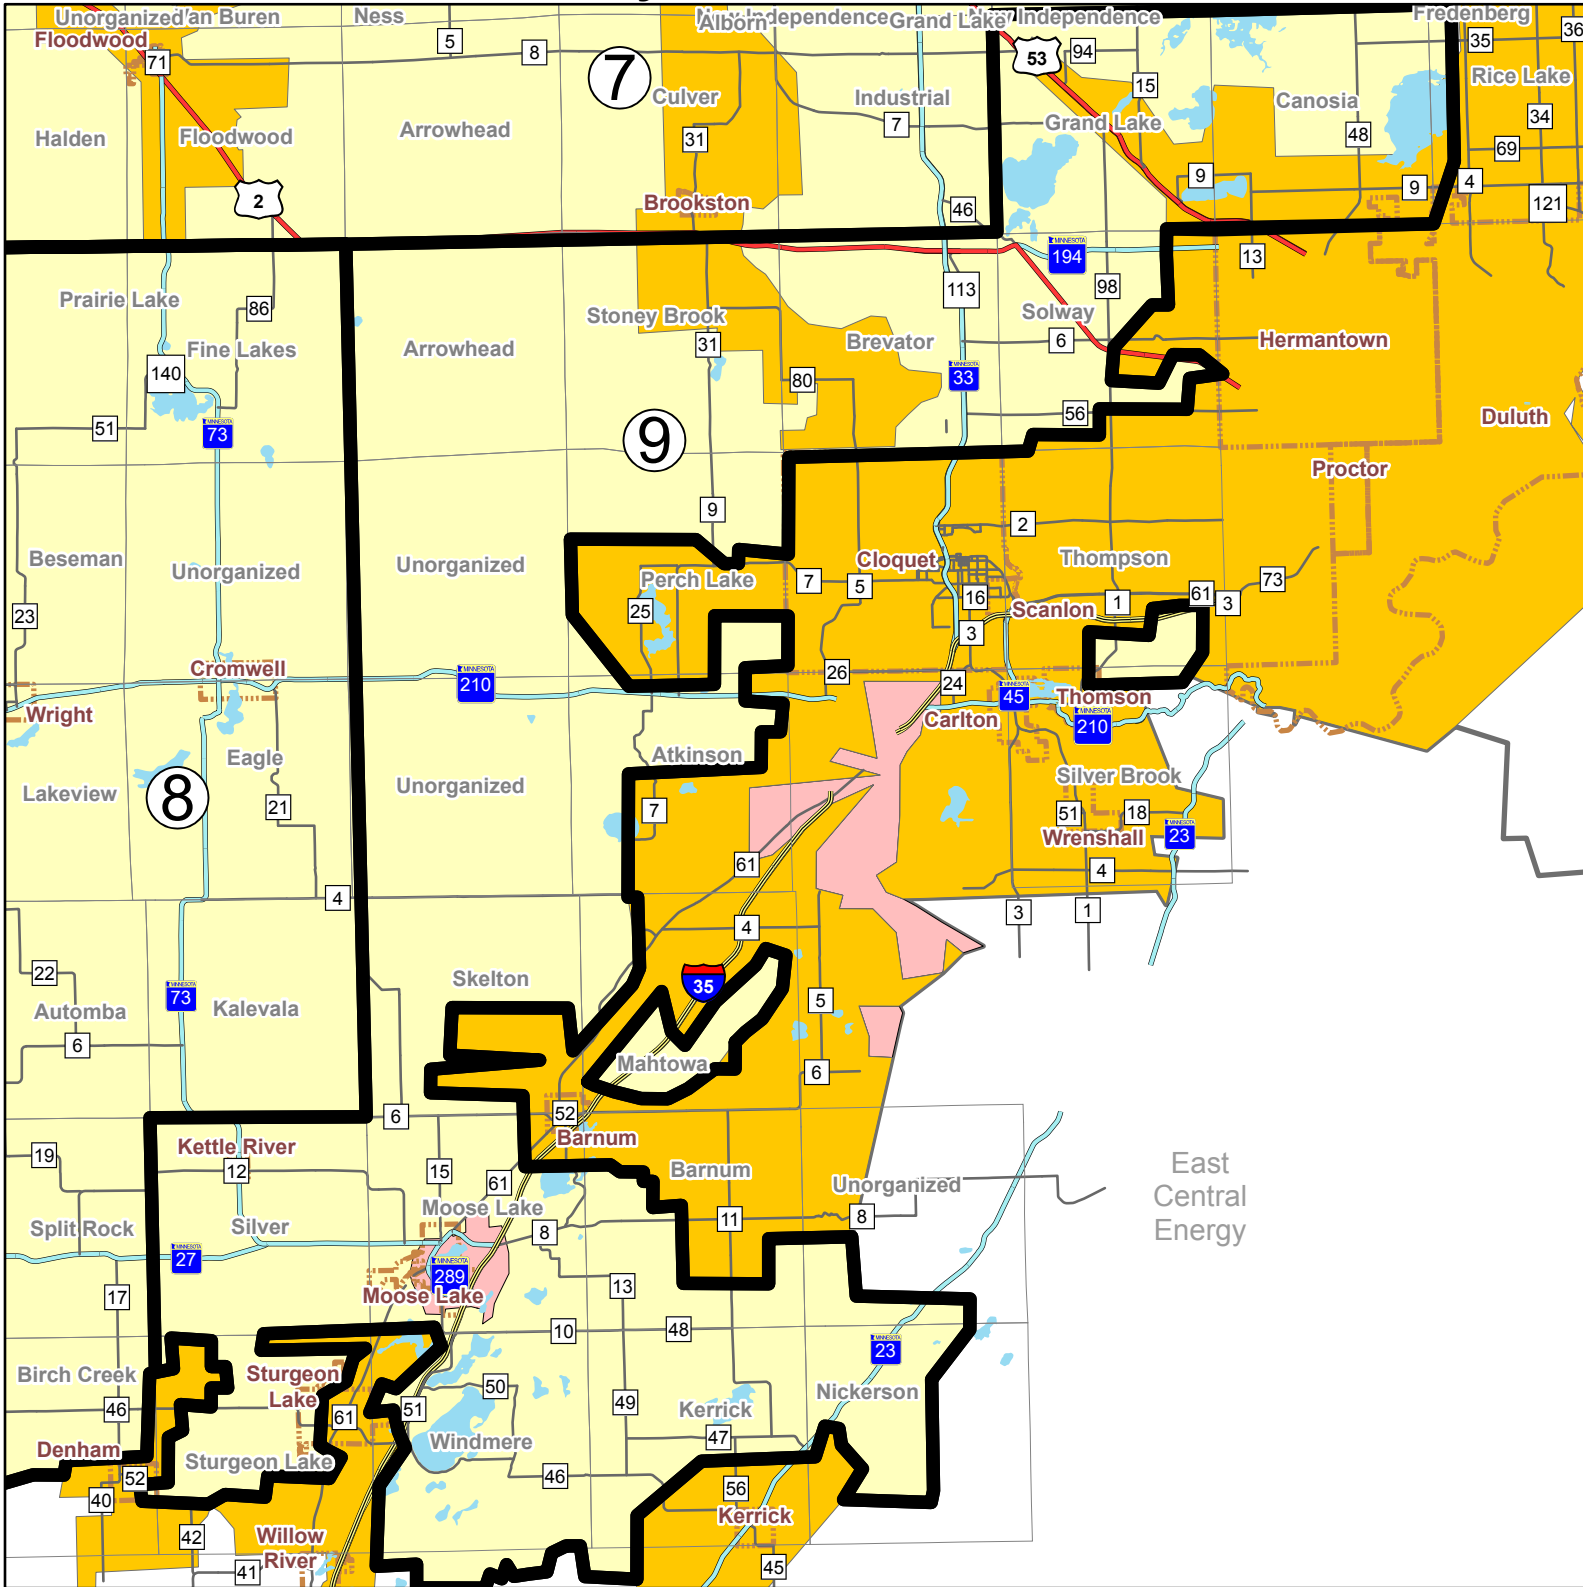

Lake Country Power Director District 9

- Minnesota Power
- Municipal
- Ottertail Power
- Lake Country Power Director Districts
- Great River Energy Cooperatives

A Touchstone Energy® Cooperative