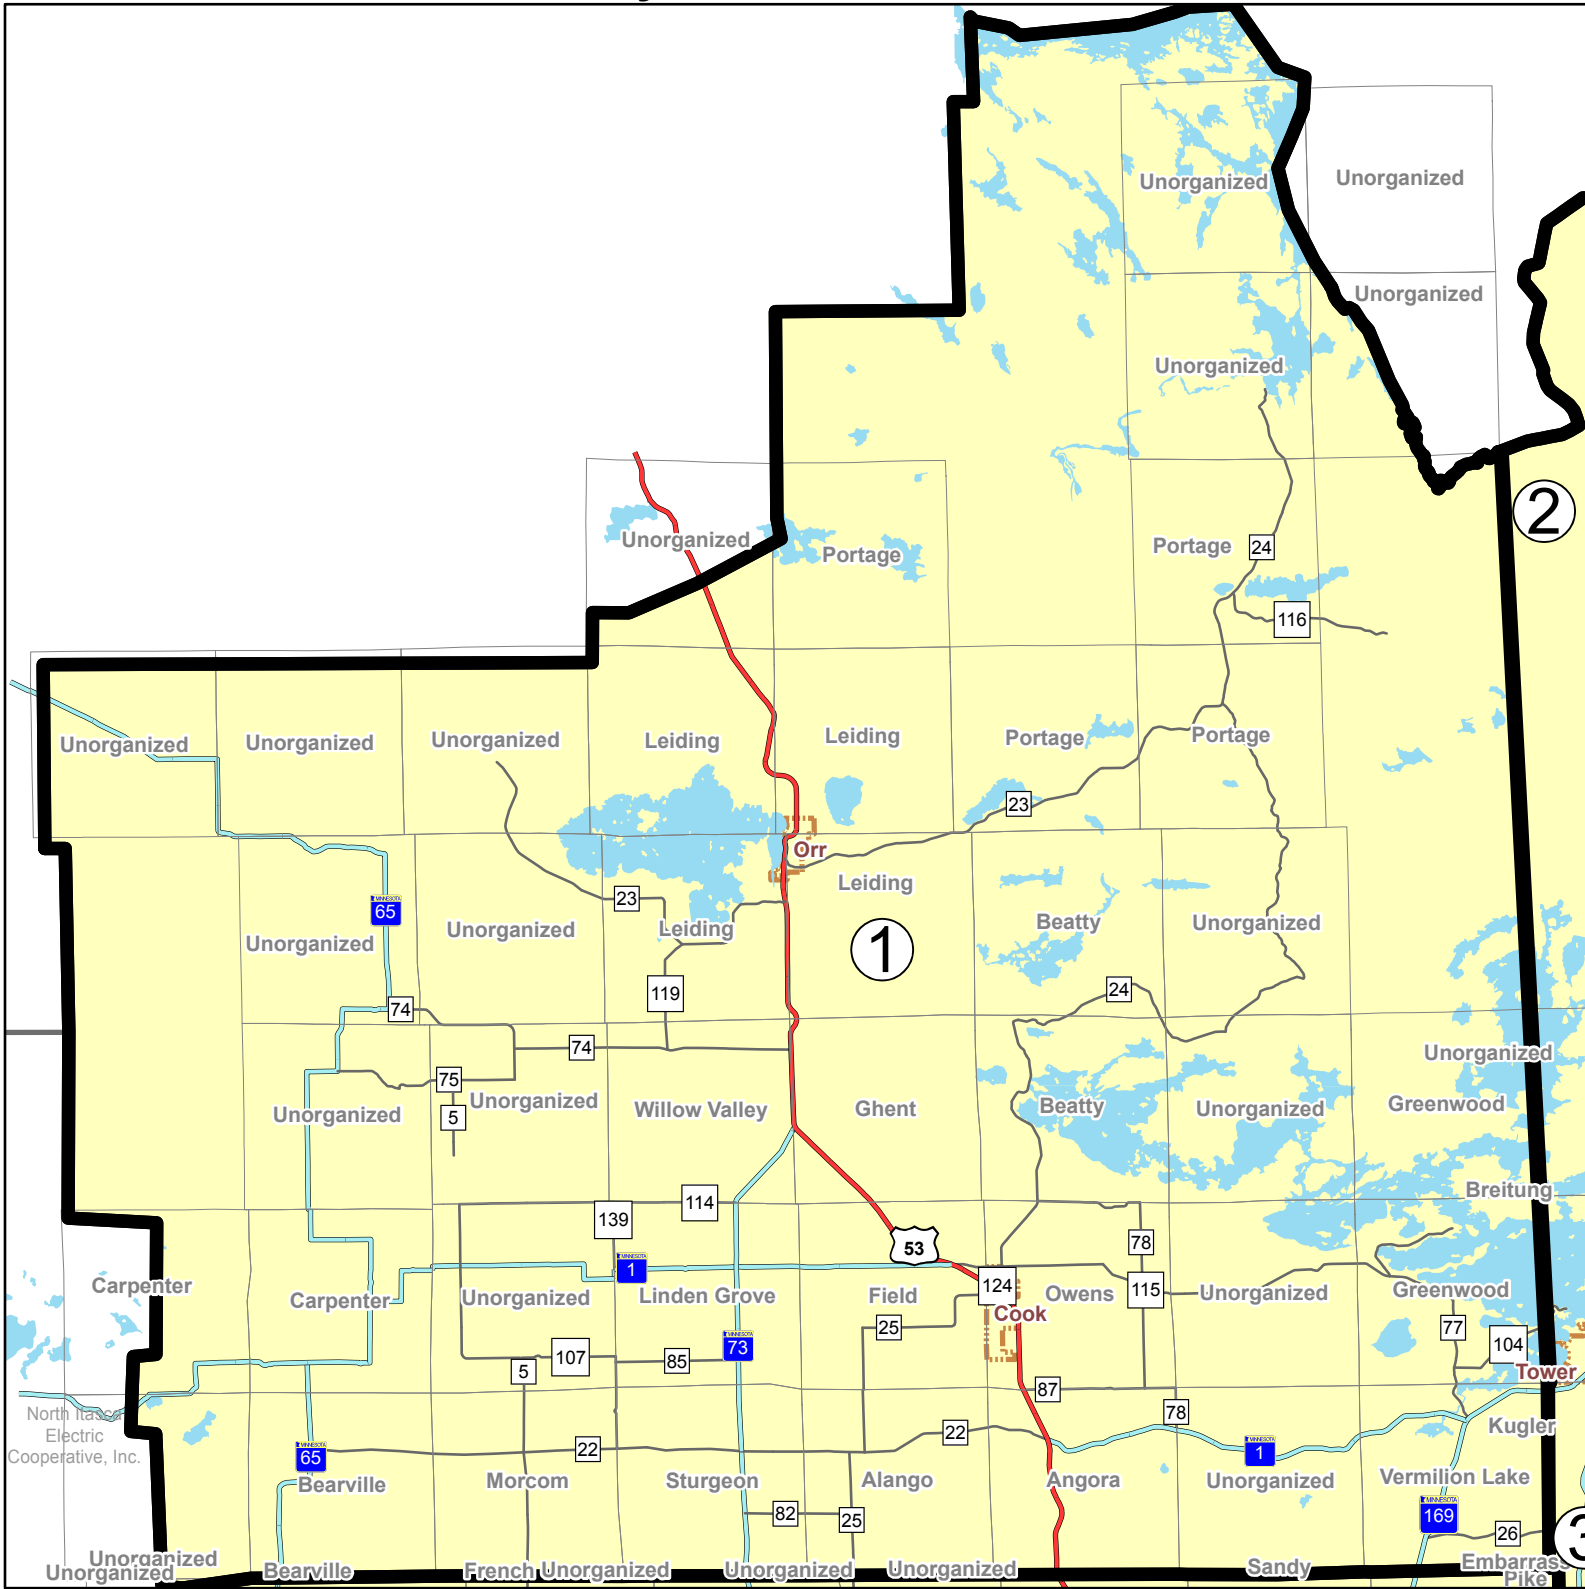

# Lake Country Power Director Districts

- Minnesota Power
- Municipal
- Ottertail Power
- Lake Country Power Director Districts
- Great River Energy Cooperatives

  
 Lake Country Power  
 A Touchstone Energy® Cooperative   

# Lake Country Power Director District 1

- Minnesota Power
- Municipal
- Ottertail Power
- Lake Country Power Director Districts
- Great River Energy Cooperatives

**Lake Country Power**  
 A Touchstone Energy<sup>®</sup> Cooperative

# Lake Country Power Director District 2

- Minnesota Power
- Municipal
- Ottertail Power
- Lake Country Power Director Districts
- Great River Energy Cooperatives

  
 A Touchstone Energy® Cooperative   

# Lake Country Power Director District 3

-  Minnesota Power
-  Municipal
-  Ottertail Power
-  Lake Country Power Director Districts
-  Great River Energy Cooperatives