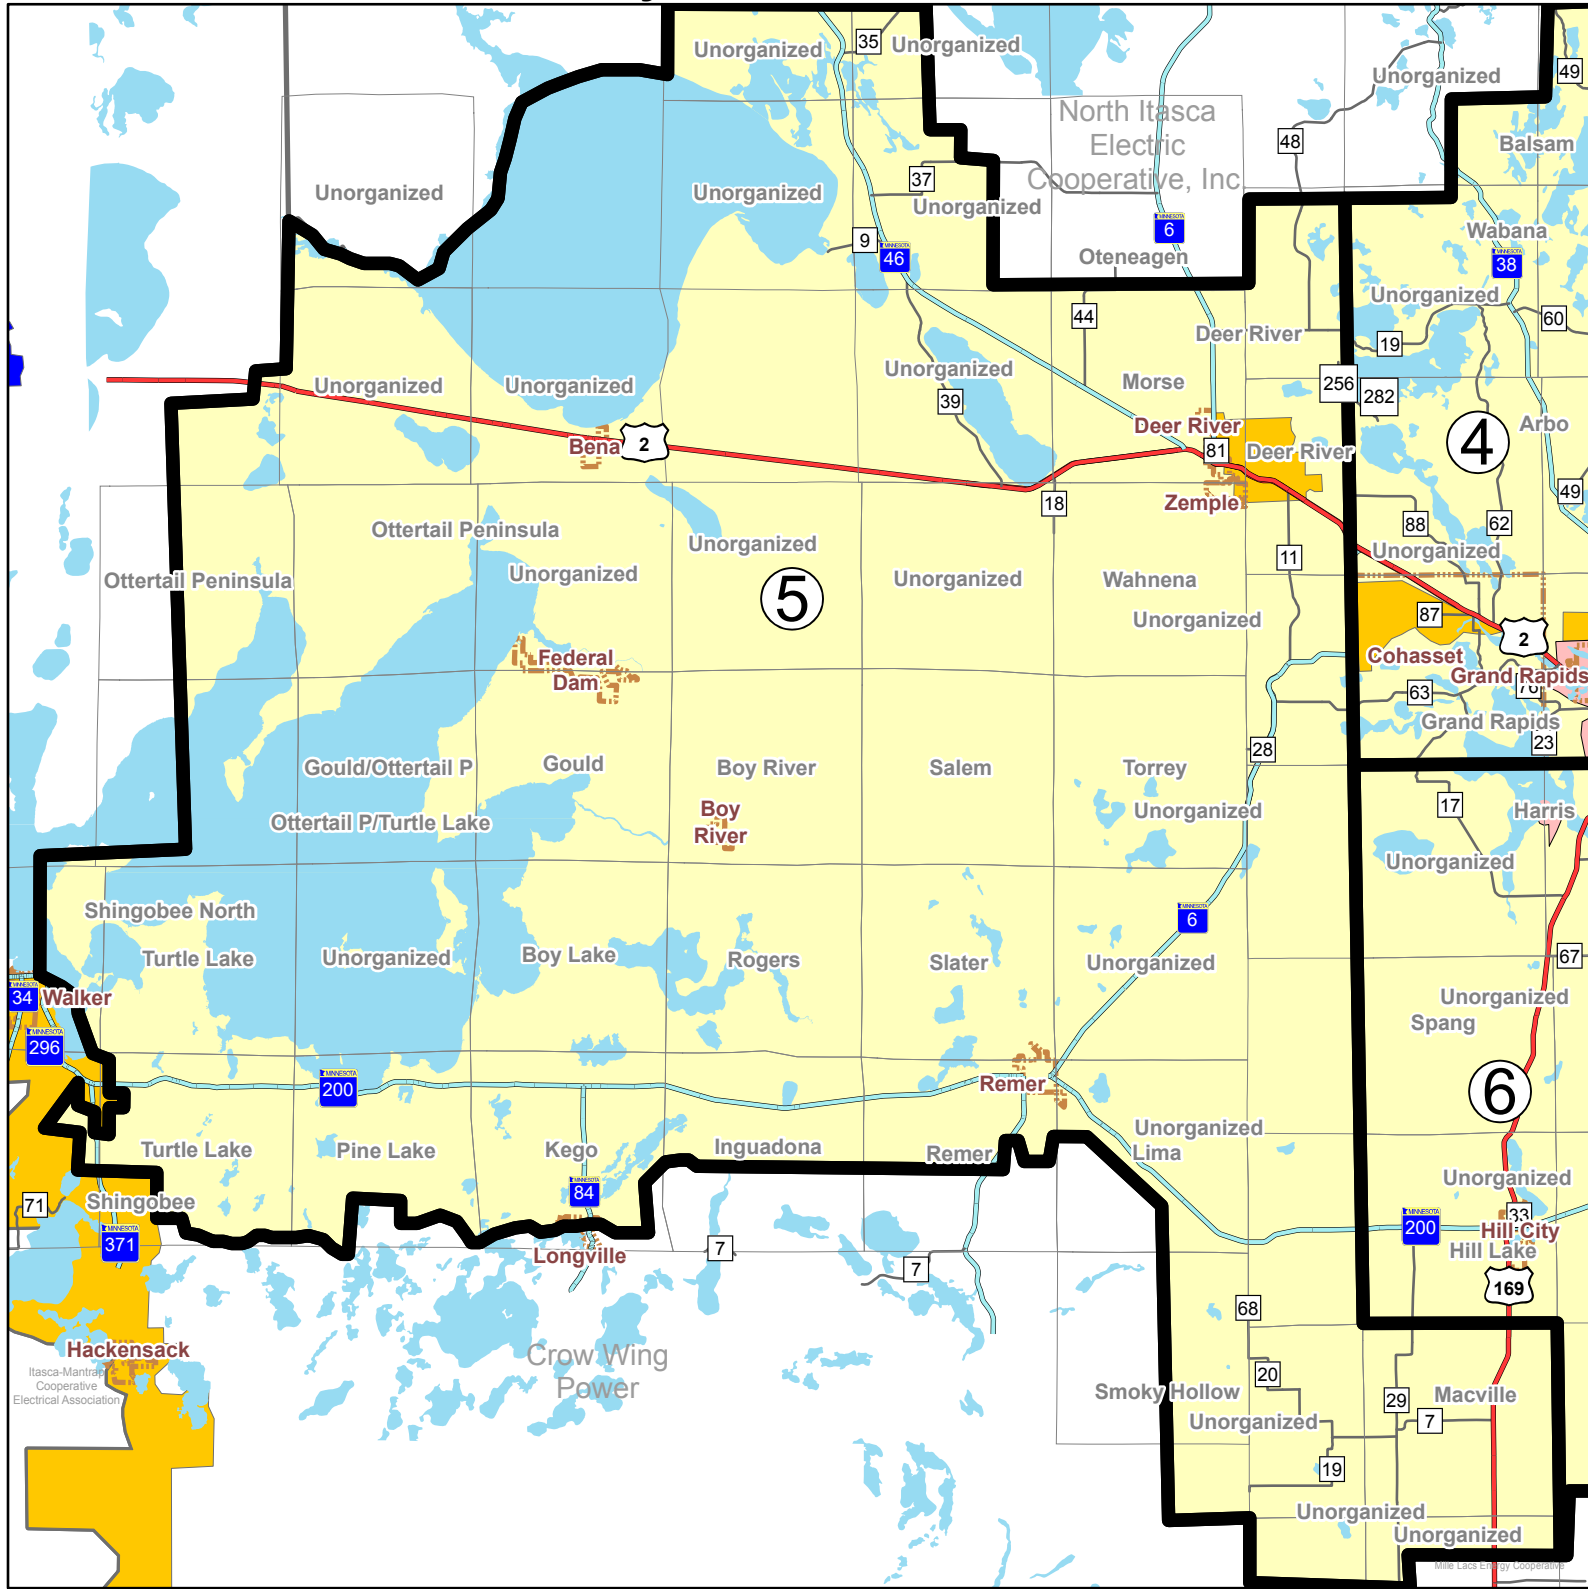

Lake Country Power Director District 5

- Minnesota Power
- Municipal
- Ottertail Power
- Lake Country Power Director Districts
- Great River Energy Cooperatives