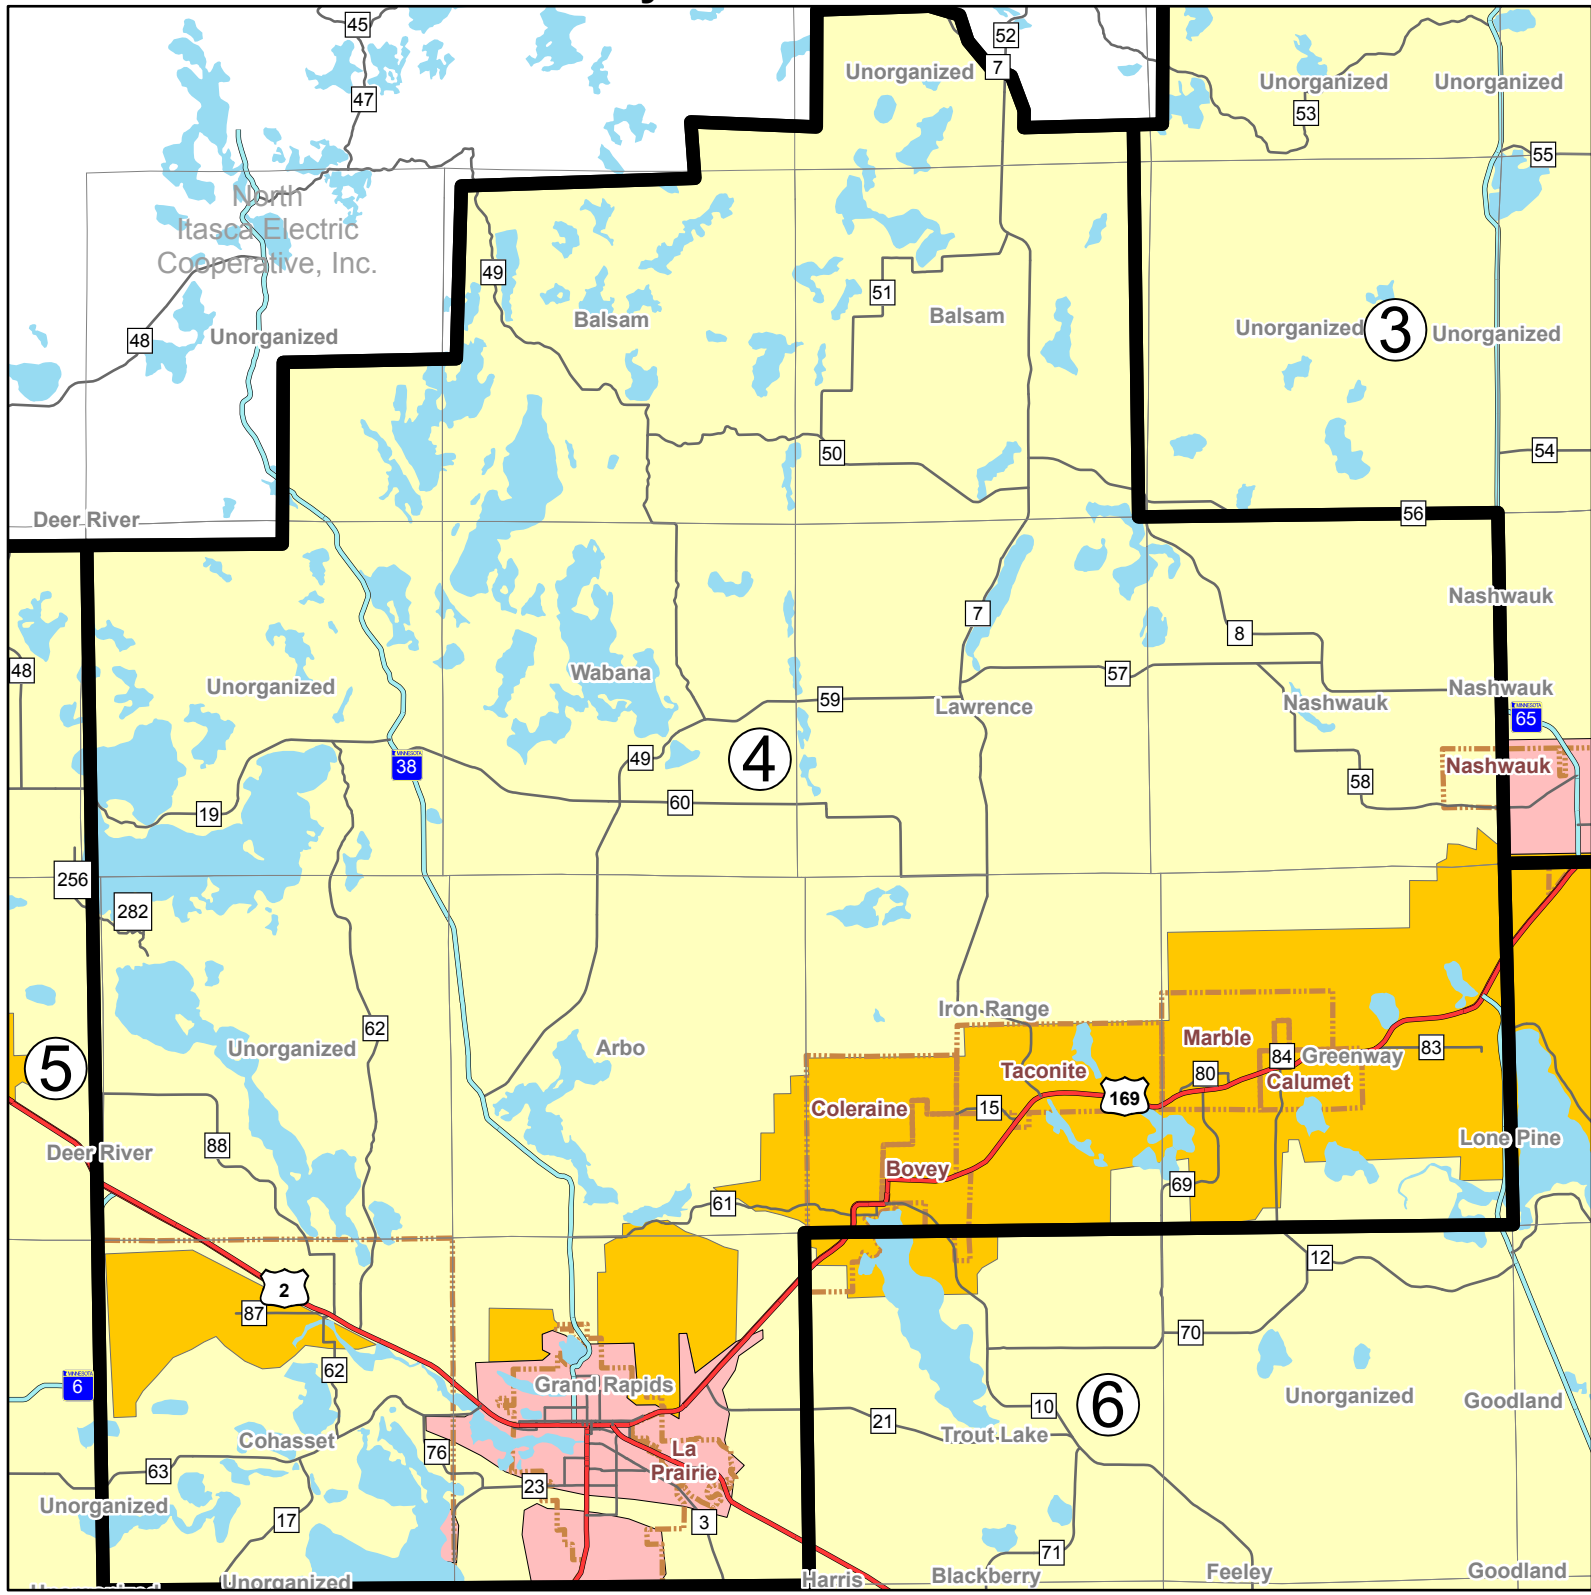

Lake Country Power Director District 4

- Minnesota Power
- Municipal
- Ottertail Power
- Lake Country Power Director Districts
- Great River Energy Cooperatives

Lake Country Power
A Touchstone Energy Cooperative

United Services Group