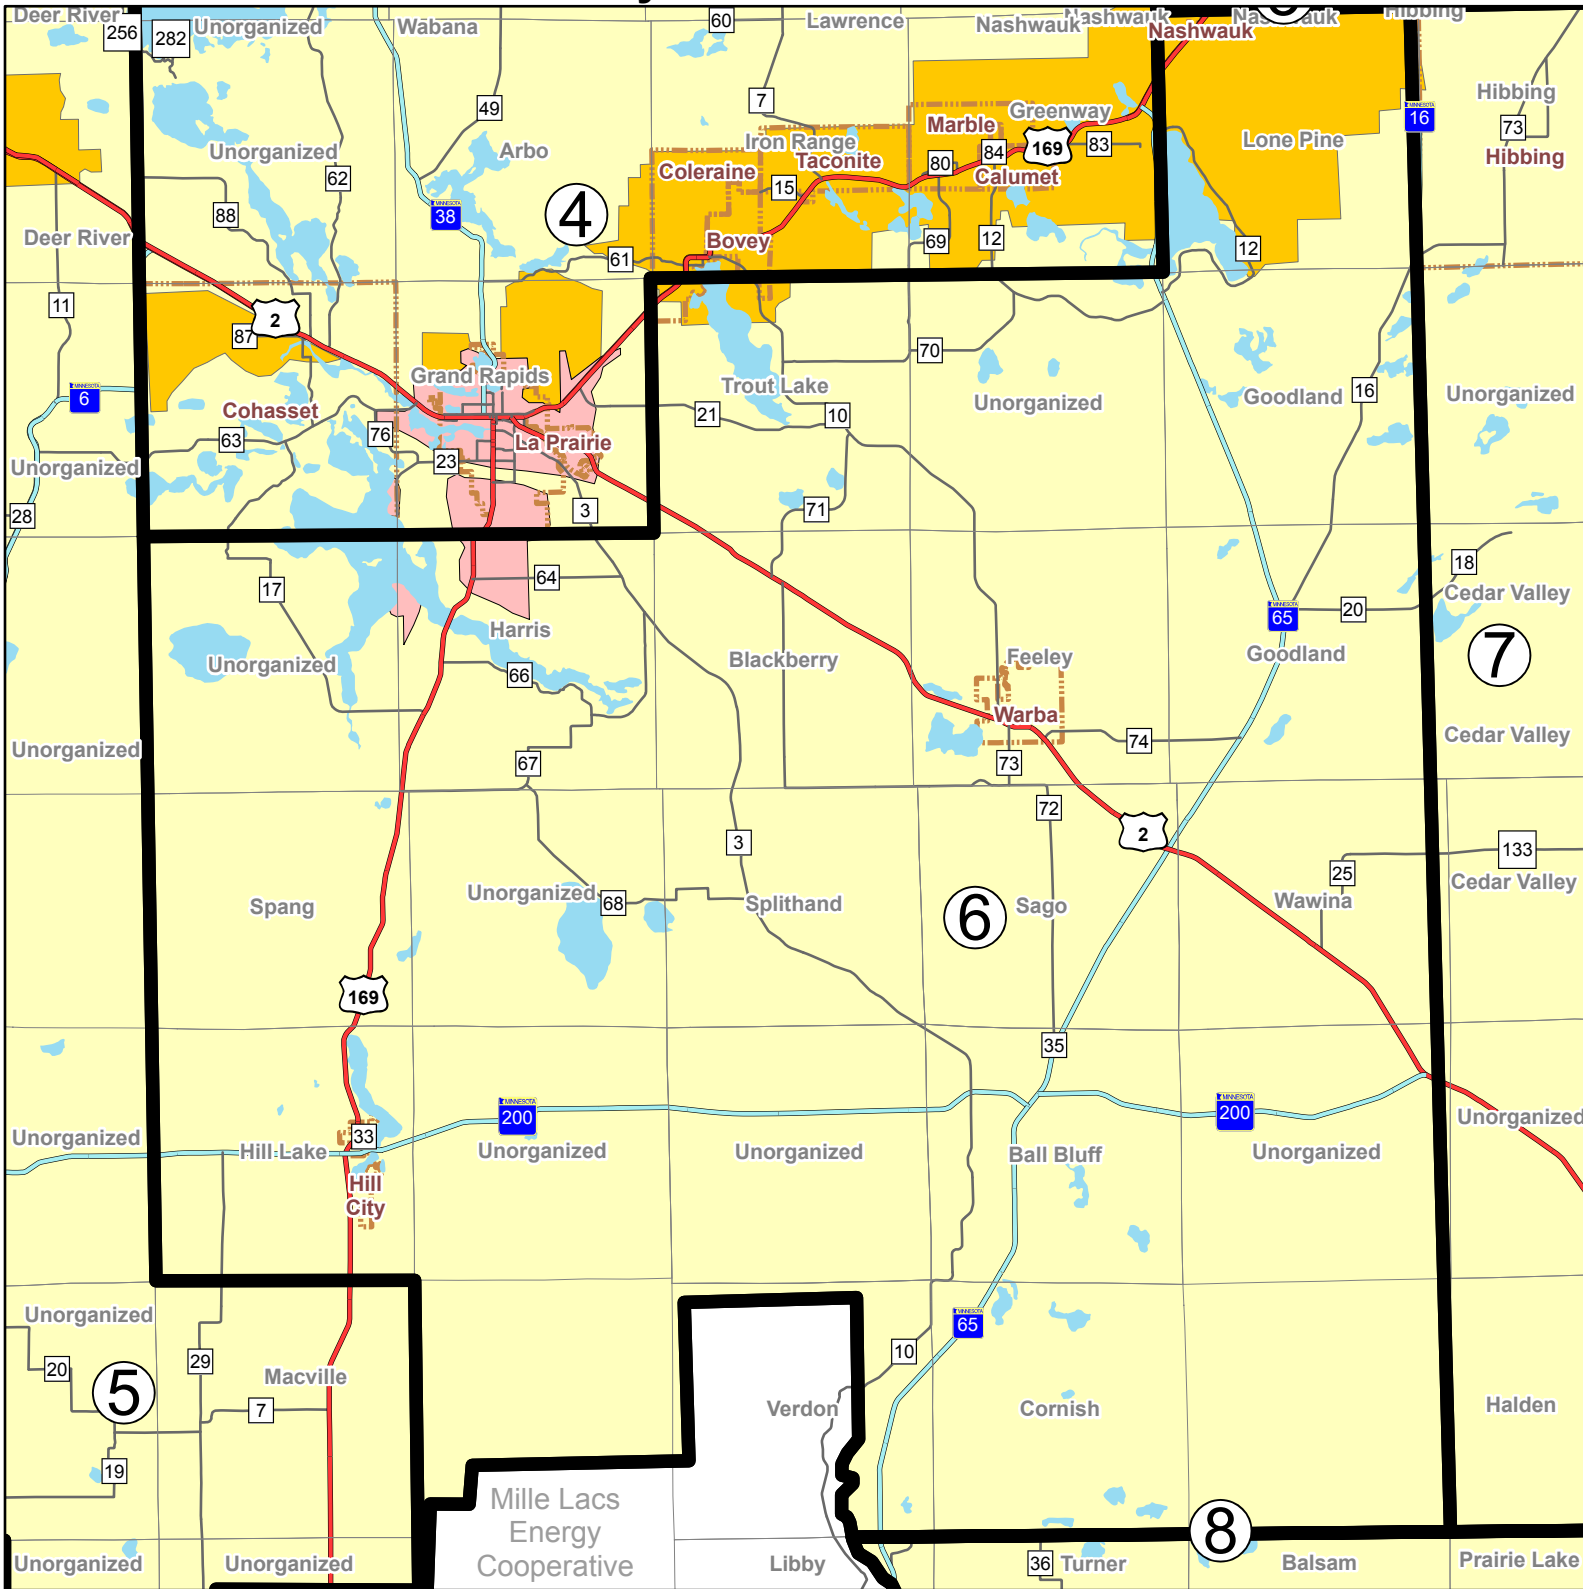

# Lake Country Power Director District 3

-  Minnesota Power
-  Municipal
-  Ottertail Power
-  Lake Country Power Director Districts
-  Great River Energy Cooperatives

# Lake Country Power Director District 4

- Minnesota Power
- Municipal
- Ottertail Power
- Lake Country Power Director Districts
- Great River Energy Cooperatives

Lake Country Power  
A Touchstone Energy Cooperative

# Lake Country Power Director District 5

- Minnesota Power
- Municipal
- Ottertail Power
- Lake Country Power Director Districts
- Great River Energy Cooperatives

# Lake Country Power Director District 6

- Minnesota Power
- Municipal
- Ottertail Power
- Lake Country Power Director Districts
- Great River Energy Cooperatives

  
**Lake Country Power**  
 A Touchstone Energy® Cooperative   