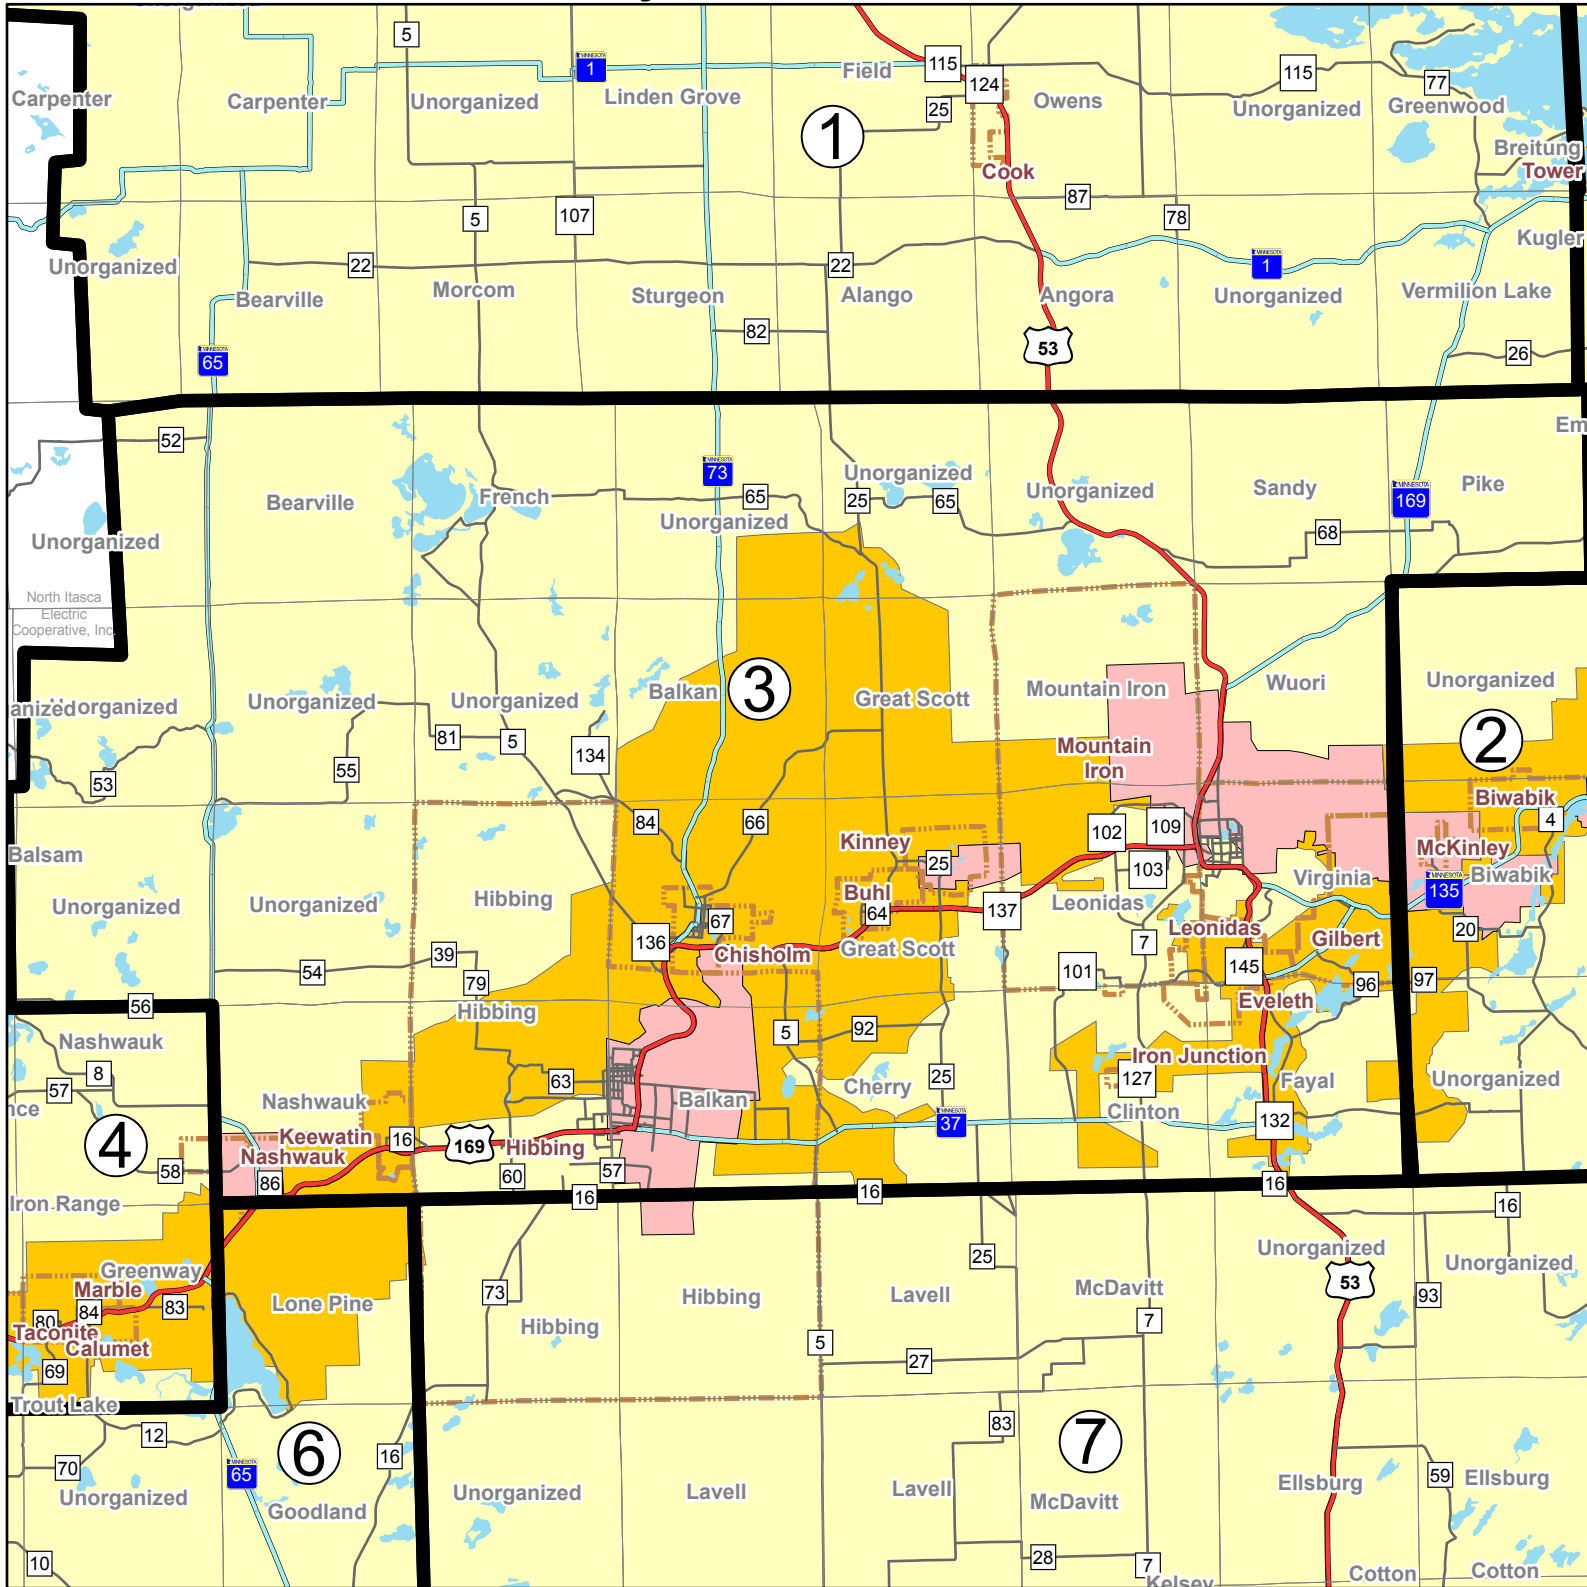

# Lake Country Power Director District 1

- Minnesota Power
- Municipal
- Ottertail Power
- Lake Country Power Director Districts
- Great River Energy Cooperatives

**Lake Country Power**  
 A Touchstone Energy<sup>®</sup> Cooperative

# Lake Country Power Director District 2

- Minnesota Power
- Municipal
- Ottertail Power
- Lake Country Power Director Districts
- Great River Energy Cooperatives

  
 A Touchstone Energy® Cooperative   

# Lake Country Power Director District 3

-  Minnesota Power
-  Municipal
-  Ottertail Power
-  Lake Country Power Director Districts
-  Great River Energy Cooperatives

# Lake Country Power Director District 4

- Minnesota Power
- Municipal
- Ottertail Power
- Lake Country Power Director Districts
- Great River Energy Cooperatives

Lake Country Power  
A Touchstone Energy Cooperative