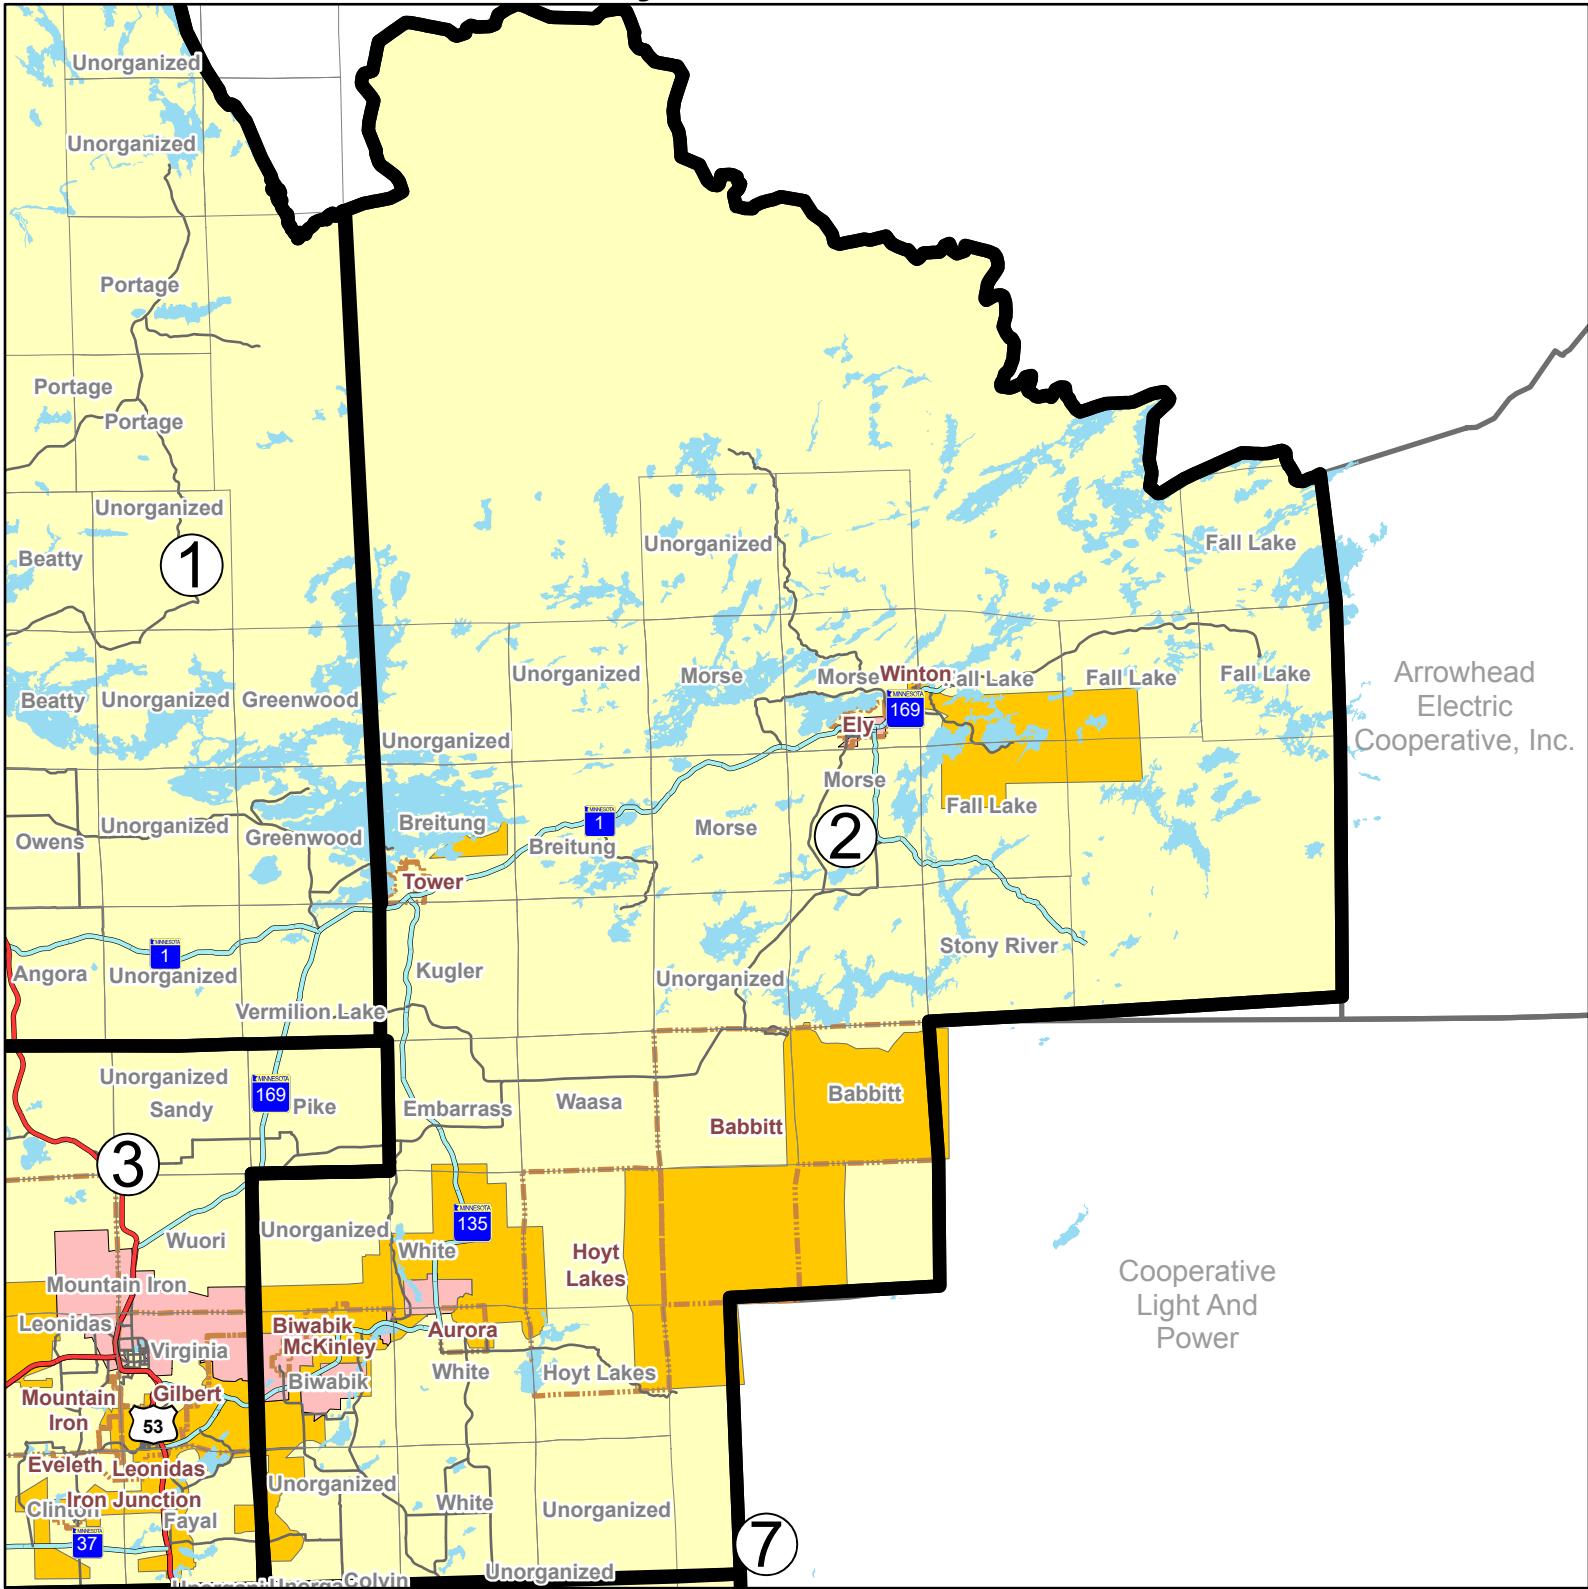

# Lake Country Power Director Districts

- Minnesota Power
- Municipal
- Ottertail Power
- Lake Country Power Director Districts
- Great River Energy Cooperatives

  
 Lake Country Power  
 A Touchstone Energy® Cooperative   

# Lake Country Power Director District 1

- Minnesota Power
- Municipal
- Ottertail Power
- Lake Country Power Director Districts
- Great River Energy Cooperatives

**Lake Country Power**  
 A Touchstone Energy<sup>®</sup> Cooperative

# Lake Country Power Director District 2

- Minnesota Power
- Municipal
- Ottertail Power
- Lake Country Power Director Districts
- Great River Energy Cooperatives

  
 A Touchstone Energy® Cooperative   

# Lake Country Power Director District 3

-  Minnesota Power
-  Municipal
-  Ottertail Power
-  Lake Country Power Director Districts
-  Great River Energy Cooperatives